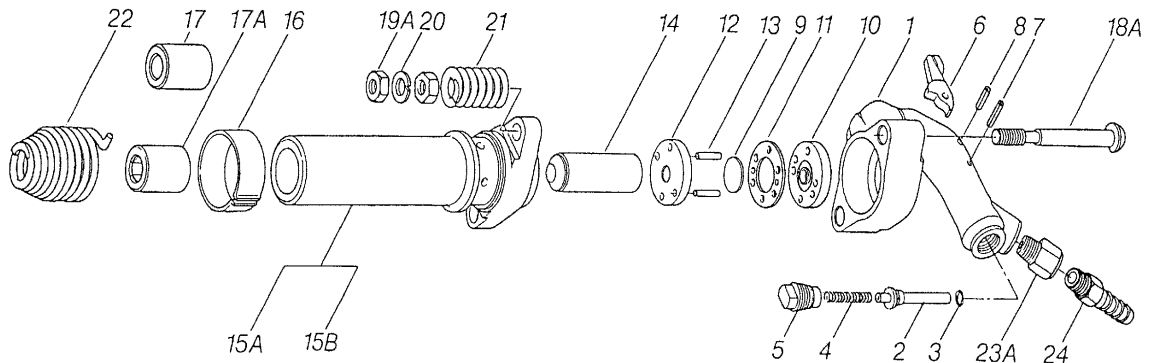

# TOKU TYC-6B(Hex)/(Round) Chipping hammer parts list

No. 1

Model code: TYC-6B(hex): Y1-03-32 TYC-6B(round): Y1-03-33

[www.air-allied.com.au](http://www.air-allied.com.au)

No.	code	description	eq q't	No.	code	description	eq q't
001	Y3-01-33-020	handle	1	014	Y3-01-33-150	piston	1
001A	Y3-01-33-02A	handle CP (W/No. 1~8, 23A)	1	015	Y1-03-33-160	cylinder	*1
002	Y3-01-33-030	throttle valve	1	015A	Y1-03-33-16H	cylinder CP (hex) (W/No. 15, 17)	1
003	Y3-01-33-040	O-ring KS-9	1	015B	Y1-03-33-16R	cylinder CP (round) (W/No. 15, 17A)	1
004	Y3-01-33-050	throttle valve spring	1	016	Y3-01-33-170	exhaust cover	1
005	Y3-01-33-060	throttle valve cap	1	017	Y3-01-33-18H	shankbush (cover)	1
006	Y3-01-33-070	lever	1	017A	Y3-01-33-18R	shank bush (round)	1
007	Y1-02-12-030	spring pin 6X20	1	018A	Y3-01-33-230	side bolt 1/2-20UNF	2
008	Y3-01-33-090	spring pin 5X25	1	019A	Y3-01-33-240	hex nut 1/2-20UNF	4
009	Y3-01-33-100	valve	1	020	Y3-01-33-210	spring washer W1/2	2
009A	Y3-01-33-10A	valve CP (W/No. 9~13)	1	021	Y3-01-33-220	side bolt spring	2
010	Y3-01-33-110	valve seat (upper)	1	022	Y1-03-33-250	spring retainer	1
011	Y3-01-33-120	valve seat (center)	1	023A	Y3-01-01-500	thred bush 3/8X3/8	1
012	Y3-01-33-130	valve seat (lower)	1	024	Y1-03-01-220	hose stem 3/8X1/2	1
013	Y3-01-33-140	valve chest douwell pin	2				